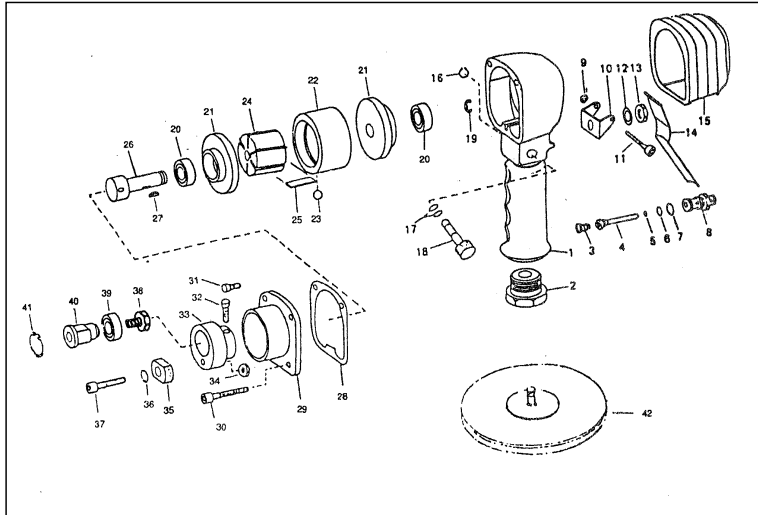

APT720 - Orbital Sander (6" Pad)

Ref. #	PCL Part No	Description
1	NOT AVAILABLE	Motor Housing (W/Grip Handle)
2	NOT AVAILABLE	Hose Adapter
3	SEE SERVICE KIT	Throttle Valve Spring
4	NOT AVAILABLE	Throttle Valve Shaft
5	SEE SERVICE KIT	O-Ring
6	SEE SERVICE KIT	O-Ring
7	SEE SERVICE KIT	O-Ring
8	NOT AVAILABLE	Valve Body
9	NOT AVAILABLE	Hex. Nut
10	NOT AVAILABLE	Bracket
11	NOT AVAILABLE	Screw
12	SEE REPAIR KIT	Lock Washer
13	NOT AVAILABLE	hex Nut
14	NOT AVAILABLE	Throttle Lever
15	NOT AVAILABLE	Housing Cover
16	NOT AVAILABLE	Retaining Ring
17	SEE SERVICE KIT	O-Ring
18	NOT AVAILABLE	Regulator Valve
19	NOT AVAILABLE	Retaining Ring
20	SEE REPAIR KIT	Bearing
21	NOT AVAILABLE	End Plate
22	NOT AVAILABLE	Cylinder
23	NOT AVAILABLE	Ball
24	NOT AVAILABLE	Rotor
25	SEE REPAIR KIT	Rotor Blade
26	NOT AVAILABLE	Rotor Shaft
27	NOT AVAILABLE	Key
28	NOT AVAILABLE	Gasket
29	NOT AVAILABLE	Drive Housing
30	NOT AVAILABLE	Cap Screw
31	NOT AVAILABLE	Cap Screw
32	NOT AVAILABLE	Cap Screw
33	NOT AVAILABLE	Orbital Hub.
34	NOT AVAILABLE	Hex. Nut
35	NOT AVAILABLE	Spindle Lock
36	SEE REPAIR KIT	Spring Washer
37	NOT AVAILABLE	Cap Screw of Spindle Lock
38	NOT AVAILABLE	Hex. Screw
39	SEE REPAIR KIT	Ball Bearing
40	NOT AVAILABLE	Drive Spindle
41	NOT AVAILABLE	Retaining Ring
42	APT90A	Self Adhesive Backing Pad (6")
42	APT90V	Velcro Backing Pad (6")
N/A	APTR720	APT720 Repair Kit (items: 12,20,25,36,39)
N/A	APTS720	APT720 Service Kit (items: 3,5,6,7,17)