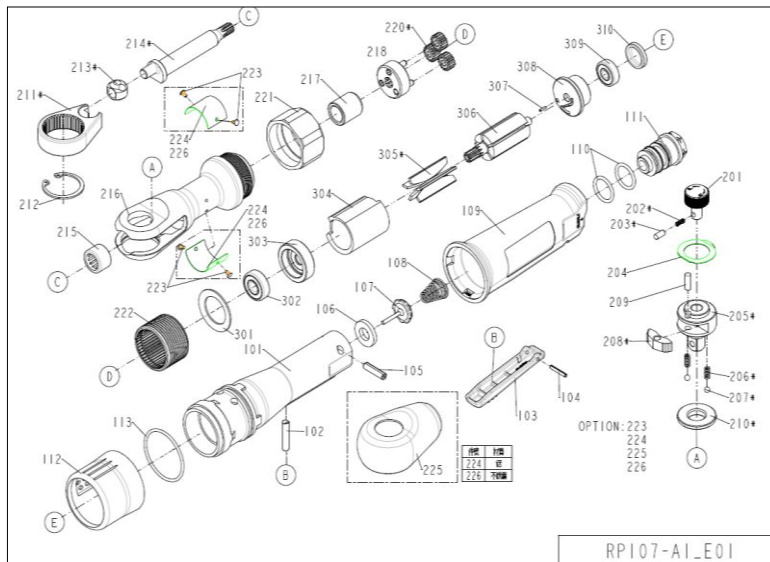

APP310 - 3/8" Ratchet (Prestige)

Ref	PCL Part No	Description
101	NOT AVAILABLE	MOTOR HOUSING
102	NOT AVAILABLE	VALVE PIN
103	NOT AVAILABLE	THROTTLE LEVER
104	NOT AVAILABLE	SPRING PIN
106	APS310/SEL	SEAL
107	APS310/TVE	TIP VALVE
108	APS310/SNG	SPRING
109	NOT AVAILABLE	HANDLE GRIP
110	NOT AVAILABLE	O - RING
111	NOT AVAILABLE	AIR INLET
112	NOT AVAILABLE	OUTLET CONTROLLER
113	NOT AVAILABLE	O - RING
114	NOT AVAILABLE	EX-CONCENTRIC RING
115	NOT AVAILABLE	AIR INLET
201	NOT AVAILABLE	REVERSE LEVER
202	NOT AVAILABLE	REVERSE SPRING
203	NOT AVAILABLE	REVERSE PIN
204	NOT AVAILABLE	ANVIL WASHER
205	APS310/ANL	3/8" ANVIL
206	NOT AVAILABLE	THRUST WASHER SPRING
207	NOT AVAILABLE	BALL
208	NOT AVAILABLE	RATCHET PAWL
209	NOT AVAILABLE	PLANET PIN
210	NOT AVAILABLE	THRUST WASHER
211	NOT AVAILABLE	YOKE
212	NOT AVAILABLE	C - RING
213	NOT AVAILABLE	DRIVE BUSHING
214	NOT AVAILABLE	MOTER SHAFT BALANCER
215	NOT AVAILABLE	NEEDLE BEARING
216	NOT AVAILABLE	RATCHET HOUSING
217	NOT AVAILABLE	BUSHING
218	NOT AVAILABLE	PLAENT CAGE ASSY
220	NOT AVAILABLE	PLANET GEAR
221	NOT AVAILABLE	LOCK RING
222	NOT AVAILABLE	INTERNAL GEAR
301	NOT AVAILABLE	LOCK WASHER
302	APS310/BRG1	BEARING
303	APS310/FPE	FRONT PLATE
304	NOT AVAILABLE	CYLINDER
305	APS310/RBS	ROTOR BLADES
306	NOT AVAILABLE	ROTOR
307	NOT AVAILABLE	SPRING PIN
308	NOT AVAILABLE	REAL PLATE
309	APS310/BRG2	BEARING
310	NOT AVAILABLE	HOUSING COVER