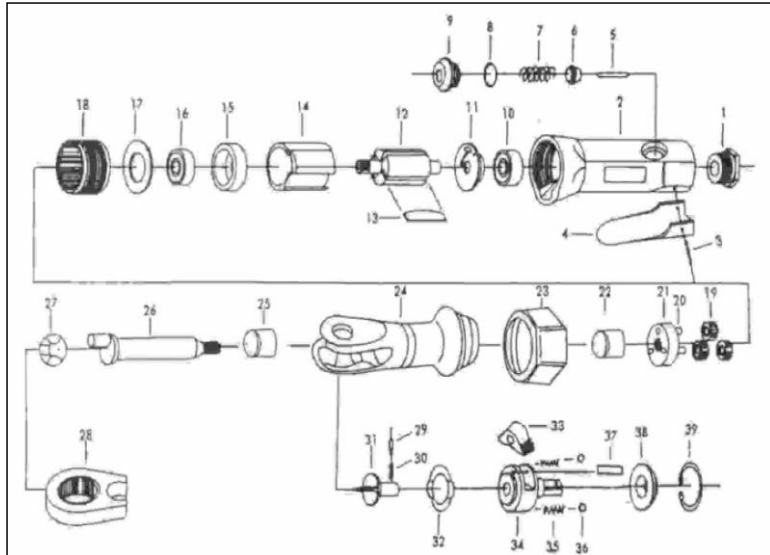

APT320 - 3/8" Ratchet

Ref. #	PCL Part No	Description
01	NOT AVAILABLE	AIR INLET
02	NOT AVAILABLE	HOUSING
03	NOT AVAILABLE	ROLL PIN
04	NOT AVAILABLE	THROTTLE LEVER
05	NOT AVAILABLE	VALVE PIN
06	NOT AVAILABLE	VALVE PIN
07	SEE SERVICE KIT	SPRING
08	SEE SERVICE KIT	O-RING
09	NOT AVAILABLE	VALUE PLUG
10	SEE REPAIR KIT	BALL BEARING
11	NOT AVAILABLE	REAR END PLATE
12	NOT AVAILABLE	ROTOR
13	SEE REPAIR KIT	ROTOR BLADE
14	NOT AVAILABLE	CYLINDER
15	NOT AVAILABLE	FRONT END PLATE
16	SEE REPAIR KIT	BEARING
17	SEE REPAIR KIT	WASHER
18	NOT AVAILABLE	THREAD RING GEAR
19	NOT AVAILABLE	IDLER GEAR
20	NOT AVAILABLE	IDLER GEAR PIN
21	NOT AVAILABLE	IDLER GEAR PLATE
22	SEE REPAIR KIT	NEEDLE BEARING
23	NOT AVAILABLE	CLAMP NUT
24	NOT AVAILABLE	RATCHET HOUSING
25	SEE REPAIR KIT	SPACER
26	NOT AVAILABLE	CRANK SHAFT
27	NOT AVAILABLE	DRIVE BUSHING
28	NOT AVAILABLE	YOKE
29	NOT AVAILABLE	LOCK PIN
30	SEE SERVICE KIT	SPRING
31	NOT AVAILABLE	REVERSE BUTTON
32	SEE REPAIR KIT	WAVE WASHER
33	NOT AVAILABLE	RATCHET PAWL
34	NOT AVAILABLE	RATCHET ANVIL
35	SEE SERVICE KIT	SPRING
36	NOT AVAILABLE	STEEL BALL
37	NOT AVAILABLE	PIN
38	SEE REPAIR KIT	THRUST WASHER
39	NOT AVAILABLE	RETAINER RING
40	APTR320	APT320 Repair Kit (items: 10,13,16,17,22,25,32,38)
41	APTS320	APT320 Service Kit (items: 7,8,30,35)