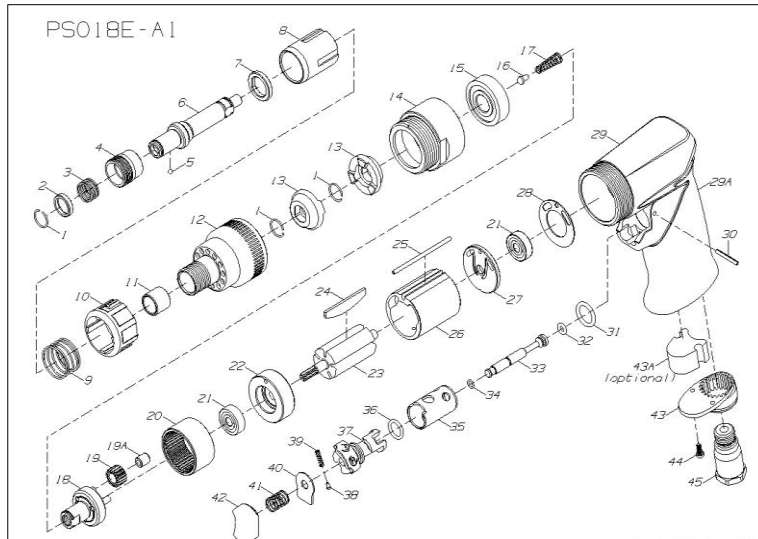

APP409 - Screwdriver (Prestige)

Ref	PCL part no	Description
1	NOT AVAILABLE	Retaining Ring
2	NOT AVAILABLE	Washer
3	NOT AVAILABLE	Spring
4	NOT AVAILABLE	Bushing
5	NOT AVAILABLE	Steel Ball
6	NOT AVAILABLE	Spindle
7	NOT AVAILABLE	Washer
8	NOT AVAILABLE	Nut
9	APS409/SNG2	Spring
10	NOT AVAILABLE	Valve
11	NOT AVAILABLE	Active Bushing
12	NOT AVAILABLE	Lock Cover
13	NOT AVAILABLE	Clutch Plate
14	NOT AVAILABLE	Spindle Housing
15	NOT AVAILABLE	Ball Bearing
16	NOT AVAILABLE	Spring Guide
17	NOT AVAILABLE	Spring
18	NOT AVAILABLE	Carrier
19	NOT AVAILABLE	Gear
19A	NOT AVAILABLE	Gear Bushing
20	NOT AVAILABLE	Internal Gear
21	NOT AVAILABLE	Ball Bearing
22	NOT AVAILABLE	Bearing Case
23	APS405/RTR	Rotor
24	APS405/RBS	Rotor Blades
25	NOT AVAILABLE	Motor Pin
26	NOT AVAILABLE	Cylinder
27	APS405/REP	Rear End Plate
28	APS409/GKT	Gasket
29	NOT AVAILABLE	Handle
29A	NOT AVAILABLE	Handle Sleeve
30	NOT AVAILABLE	Pin
31	NOT AVAILABLE	O-Ring
32	NOT AVAILABLE	O-Ring
33	NOT AVAILABLE	Valve Stem
34	NOT AVAILABLE	O-Ring
35	NOT AVAILABLE	Reverse Bushing
36	NOT AVAILABLE	O-Ring
37	NOT AVAILABLE	Reverse Button
38	NOT AVAILABLE	Valve Cap
39	NOT AVAILABLE	Spring
40	NOT AVAILABLE	Trigger Plate
41	NOT AVAILABLE	Spring
42	NOT AVAILABLE	Trigger
43	NOT AVAILABLE	Exhaust Deflector
43A	NOT AVAILABLE	Muffler (Option)
44	NOT AVAILABLE	Screw
45	NOT AVAILABLE	Inter Bushing