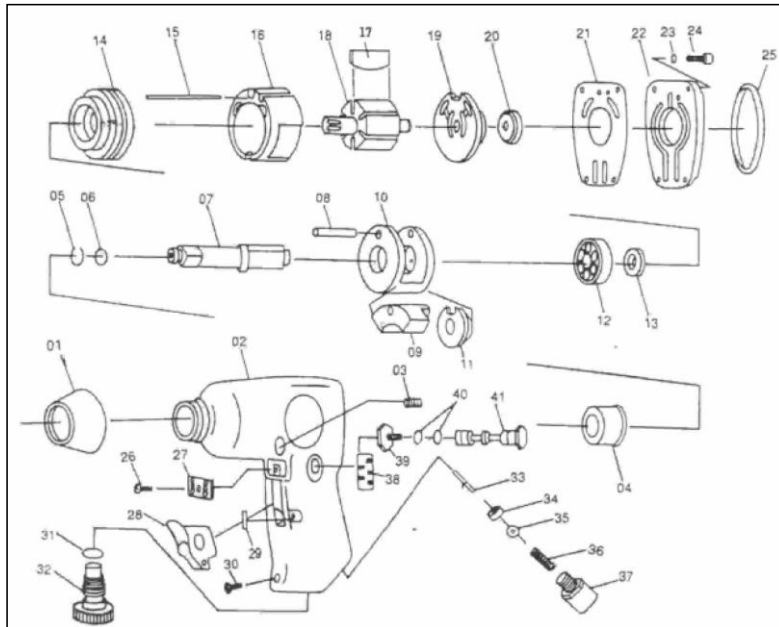

## APT105 - 3/8" Impact Wrench

Ref. #	PCL Part No	Description
01	NOT AVAILABLE	RUBBER NOSE GUARD
02	NOT AVAILABLE	MOTOR HOUSING
03	NOT AVAILABLE	SCREW
04	NOT AVAILABLE	SPINDLE BUSH
<b>05</b>	<b>APS105/CLR</b>	<b>COLLAR</b>
06	NOT AVAILABLE	SOCKET O-RING
07	NOT AVAILABLE	ANVIL SHANK
08	NOT AVAILABLE	HAMMER PIN
09	NOT AVAILABLE	HAMMER DOG
10	NOT AVAILABLE	HAMMER CAGE
11	NOT AVAILABLE	DRIVE CAM
12	NOT AVAILABLE	BALL BEARING
14	NOT AVAILABLE	FRONT END PLATE
15	NOT AVAILABLE	DOWEL PIN
16	NOT AVAILABLE	CYLINDER
17	NOT AVAILABLE	ROTOR BLADES
18	NOT AVAILABLE	ROTOR
19	NOT AVAILABLE	REAR END PLATE
20	NOT AVAILABLE	BALL BEARING
21	NOT AVAILABLE	MOTOR GASKET
22	NOT AVAILABLE	HOUSING CAP
23	NOT AVAILABLE	WASHER
24	NOT AVAILABLE	CAP SCREW
25	NOT AVAILABLE	RUBBER NOSE GUARD
26	NOT AVAILABLE	SCREW
27	NOT AVAILABLE	DEFLECTOR
28	NOT AVAILABLE	TRIGGER
29	NOT AVAILABLE	PIN
30	NOT AVAILABLE	SCREW
31	NOT AVAILABLE	O-RING
32	NOT AVAILABLE	AIR REGULATOR
33	NOT AVAILABLE	VALVE PIN
34	NOT AVAILABLE	O-RING REGULATOR
35	NOT AVAILABLE	STEEL BALL
36	NOT AVAILABLE	THROTTLE VALVE SPRING
37	NOT AVAILABLE	HOSE ADAPTER
38	NOT AVAILABLE	REVERSE LEVER
39	NOT AVAILABLE	REVERSE LEVER SCREW
40	NOT AVAILABLE	O-RING
41	NOT AVAILABLE	REVERSE VALVE