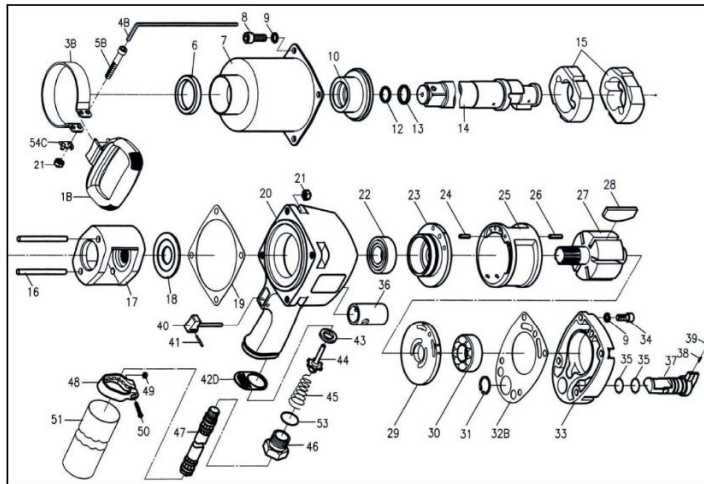

APT265 - 1" Pistol Grip Impact Wrench

Ref. #	PCL Part No	Description
1B	NOT AVAILABLE	Handle
3B	NOT AVAILABLE	Clamper
4B	NOT AVAILABLE	Hex.Wrench (6mm)
5B	NOT AVAILABLE	Cap Screw
6	NOT AVAILABLE	Oil Seal
7	APS265/HCE	Hammer Case
8	NOT AVAILABLE	Cap Screw
9	NOT AVAILABLE	Spring Washer
10	NOT AVAILABLE	Bushing
12	NOT AVAILABLE	O-Ring
13	APS265/ACR	Anvil Collar
14	NOT AVAILABLE	2" Anvil
	NOT AVAILABLE	8" Anvil
15	APS265/HMR	Hammer
16	APS265/HPN	Hammer Pin
17	APS265/HCE	Hammer Cage
18	NOT AVAILABLE	Rear Washer
19	APS265/FGT	Front Gasket
20	NOT AVAILABLE	Housing Incl.no.36
21	NOT AVAILABLE	Lock Nut
22	NOT AVAILABLE	Ball Bearing
23	APS265/FEP	Front End Plate
24	NOT AVAILABLE	Spring Pin
25	NOT AVAILABLE	Cylinder
26	NOT AVAILABLE	Spring Pin
27	NOT AVAILABLE	Rotor
28	APS265/RBS	Rotor Blades
29	APS265/REP	Rear End Plate
30	NOT AVAILABLE	Ball Bearing
31	NOT AVAILABLE	Snap Ring
32	APS265/RGT	Rear Gasket
33	NOT AVAILABLE	Rear Cover
34	NOT AVAILABLE	Cap Screw
35	NOT AVAILABLE	O-Ring
37	NOT AVAILABLE	Reverse Valve
38	NOT AVAILABLE	Spring
39	NOT AVAILABLE	Steel Ball
40	NOT AVAILABLE	Trigger
41	NOT AVAILABLE	Spring Pin
42	NOT AVAILABLE	Exhaust Deflector
43	NOT AVAILABLE	Bushing
44	NOT AVAILABLE	Valve Stem
45	NOT AVAILABLE	Spring
46	NOT AVAILABLE	Air Inlet(1/2"PF)
47	NOT AVAILABLE	LeadHose (1/2"PF)
48	NOT AVAILABLE	Hose Clamper
49	NOT AVAILABLE	Hex. Nut
50	NOT AVAILABLE	Round Head Screw
51	NOT AVAILABLE	Exhaust Hose
53	NOT AVAILABLE	O-Ring
54C	NOT AVAILABLE	Stopper