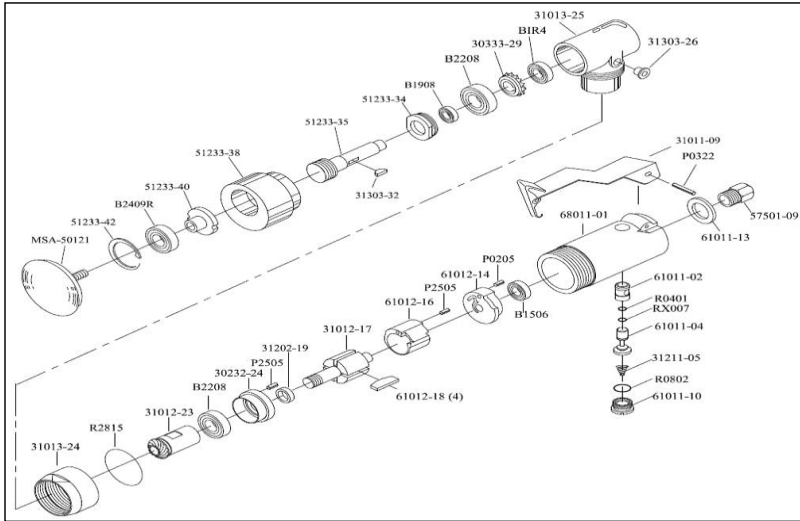

APT902 - Mini 2" Sander

Ref #	PCL Part no	Description
n/a	APA91	Mini Speed Regulator for the APT902
n/a	APA92	3" Buffing kit for APT902
MSA-50121	APA93	2" backing pad
n/a	APA94	3" backing pad
n/a	APA95	Sanding accessory pack (50 discs & 2" pad)
n/a	APA96	Pack of 10 2" grade #60 sanding discs
n/a	APA97	Pack of 10 2" grade #120 sanding discs
n/a	APA98	Pack of 10 2" grade #240 sanding discs
n/a	APA99	Pack of 10 2" grade #320 sanding discs
n/a	APA100	Pack of 10 2" grade #400 sanding discs
30232-24	NOT AVAILABLE	Front panel
30333-29	NOT AVAILABLE	Bevel Gear
31011-09	APS902/JST	Japanese security trigger
31012-17	APS902/RTR	Rotor
31012-23	NOT AVAILABLE	12T Bevel Gear
31013-24	NOT AVAILABLE	Locking nut
31013-25	NOT AVAILABLE	Elbow
31202-19	NOT AVAILABLE	Washer
31211-05	NOT AVAILABLE	Spring
31303-26	NOT AVAILABLE	Oil droplet
31303-32	NOT AVAILABLE	Woodruff Key 9 * 2
51233-34	NOT AVAILABLE	Heart Seal plug
51233-35	NOT AVAILABLE	Shaft
51233-38	NOT AVAILABLE	Eccentric wheel
51233-40	NOT AVAILABLE	Rotation axis
51233-42	NOT AVAILABLE	C-shaped buckle IR24
51234-44	NOT AVAILABLE	Hex Wrench
57501-09	NOT AVAILABLE	Air inlet
61011-02	NOT AVAILABLE	Copper Bushing
61011-04	NOT AVAILABLE	Stem
61011-10	NOT AVAILABLE	Sealing plug
61011-13	NOT AVAILABLE	Exhaust gasket
61012-14	NOT AVAILABLE	Back plate
61012-16	NOT AVAILABLE	Cylinder
61012-18	APS902/RBS	Rotor Blades
68011-01	NOT AVAILABLE	Aluminum Handle
68011-50	NOT AVAILABLE	Handle sleeve
B1506D	NOT AVAILABLE	696ZZ Bearing
B1908D	NOT AVAILABLE	698zz Bearing
B2208D	NOT AVAILABLE	608ZZ-Bearing
B2409RD	NOT AVAILABLE	609zz bearing
BIR4D	NOT AVAILABLE	R4zz-Bearing
P0205	NOT AVAILABLE	2 * 5 spring pin
P0322	NOT AVAILABLE	3 * 22 spring pin
P2505	NOT AVAILABLE	2.5 * 5 spring pin
R0401	NOT AVAILABLE	4 * 1 oil ring
R0802	NOT AVAILABLE	8 * 2 oil rings
R2815	NOT AVAILABLE	N70 oil ring (28 * 1.5)
RX007	NOT AVAILABLE	007 oil ring
MSA-000-08	NOT AVAILABLE	Dust cover