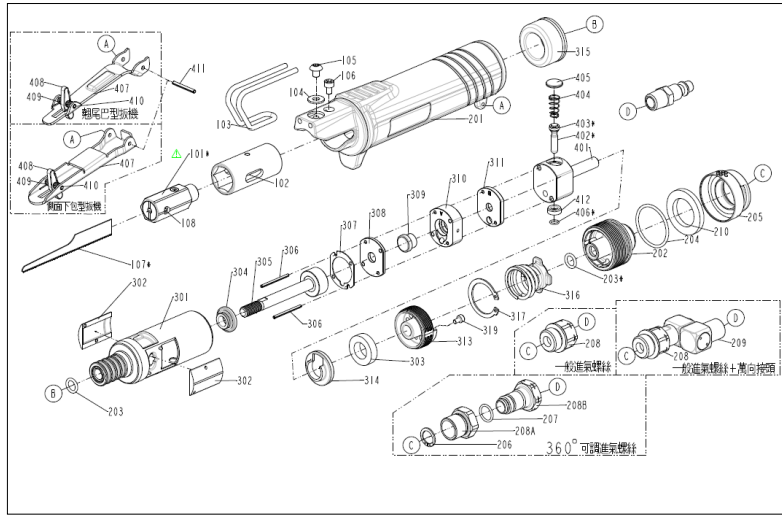

APP600 - Air Body Saw (Prestige)

Ref	PCL part no	Description
1	NOT AVAILABLE	SPRING
1	NOT AVAILABLE	BRACKET
1	NOT AVAILABLE	COUNTER SUNK SCREW
101/108	APS600/CLT	COLLET/GRUB SCREWS
102	APS600/GBH	GUIDE BLADE HOLDER
103	NOT AVAILABLE	GUARD BLADE
104	NOT AVAILABLE	FLAT WASHER
105	APS600/HHB	HALF ROUND HD.HEX.BOLT
106	APS600/HSB1	HEX.SOC.HD.BOLT
107	APT32	PACK OF 5 SAW BLADES
201	NOT AVAILABLE	HOUSING
202	NOT AVAILABLE	END CAP
203	NOT AVAILABLE	O - RING
204	NOT AVAILABLE	O - RING
205	NOT AVAILABLE	DEFLECTOR
208	NOT AVAILABLE	AIR INLET
210	NOT AVAILABLE	MUFFLER A
301	NOT AVAILABLE	CYLINDER UNIT
302	NOT AVAILABLE	GUIDE PLATE
303	NOT AVAILABLE	MUFFLER
304	NOT AVAILABLE	FEED BUMPER A
305	NOT AVAILABLE	PISTON SHAFT
306	NOT AVAILABLE	SPRING PIN
307	NOT AVAILABLE	PACKING
308	NOT AVAILABLE	BOTTOM STEM VALVE
309	NOT AVAILABLE	DISCHARGE SHEET
310	APS600/VAY	VALVE ASSEMBLY
311	NOT AVAILABLE	TOP STEM VALVE
313	NOT AVAILABLE	DEFLECTOR
314	NOT AVAILABLE	MUFFLER CAP
315	NOT AVAILABLE	FEED BUMPER B
316	NOT AVAILABLE	SPRING UNIT
317	NOT AVAILABLE	SNAP RING
319	NOT AVAILABLE	HEX.SOC.HD.BOLT
401	NOT AVAILABLE	BODY-THROTTLE VALVE
402	NOT AVAILABLE	VALVE STEM
403	NOT AVAILABLE	O - RING
404	APS600/VSS	VALVE STEM SPRING
405	APS600/VSL	VALVE SEAL
406	NOT AVAILABLE	O - RING
407	NOT AVAILABLE	TRIGGER
408	NOT AVAILABLE	SAFETY
409	NOT AVAILABLE	SPRING
410	NOT AVAILABLE	SPRING PIN
411	NOT AVAILABLE	SPRING PIN
412	NOT AVAILABLE	LINING RING-THROTTLE VALVE