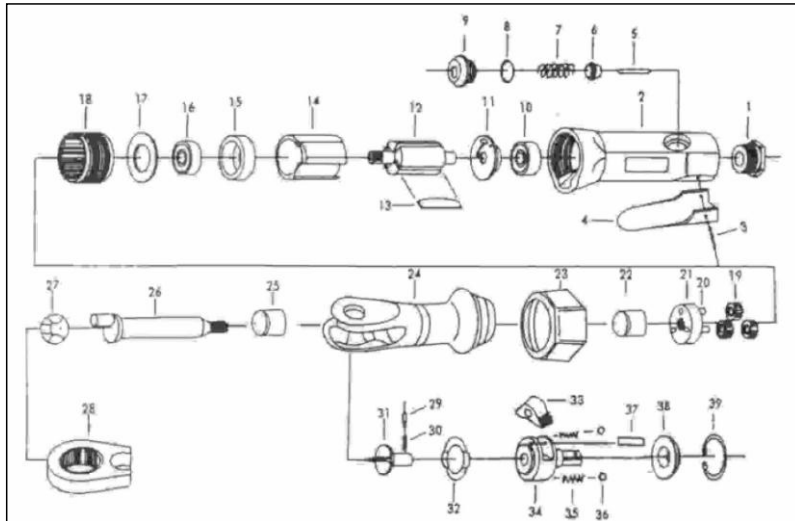

APT330 - 1/2" Ratchet

Ref. #	PCL Part No	Description
01	NOT AVAILABLE	AIR INLET
02	NOT AVAILABLE	HOUSING
03	NOT AVAILABLE	ROLL PIN
04	NOT AVAILABLE	THROTTLE LEVER
05	NOT AVAILABLE	VALVE PIN
06	NOT AVAILABLE	VALVE PIN
07	SEE SERVICE KIT	SPRING
08	SEE SERVICE KIT	O-RING
09	NOT AVAILABLE	VALUE PLUG
10	SEE REPAIR KIT	BALL BEARING
11	NOT AVAILABLE	REAR END PLATE
12	NOT AVAILABLE	ROTOR
13	SEE REPAIR KIT	ROTOR BLADE
14	NOT AVAILABLE	CYLINDER
15	NOT AVAILABLE	FRONT END PLATE
16	SEE REPAIR KIT	BEARING
17	SEE REPAIR KIT	WASHER
18	NOT AVAILABLE	THREAD RING GEAR
19	NOT AVAILABLE	IDLER GEAR
20	NOT AVAILABLE	IDLER GEAR PIN
21	NOT AVAILABLE	IDLER GEAR PLATE
22	SEE REPAIR KIT	NEEDLE BEARING
23	NOT AVAILABLE	CLAMP NUT
24	NOT AVAILABLE	RATCHET HOUSING
25	SEE REPAIR KIT	SPACER
26	NOT AVAILABLE	CRANK SHAFT
27	NOT AVAILABLE	DRIVE BUSHING
28	NOT AVAILABLE	YOKE
29	NOT AVAILABLE	LOCK PIN
30	SEE SERVICE KIT	SPRING
31	NOT AVAILABLE	REVERSE BUTTON
32	SEE REPAIR KIT	WAVE WASHER
33	NOT AVAILABLE	RATCHET PAWL
34	NOT AVAILABLE	RATCHET ANVIL
35	SEE SERVICE KIT	SPRING
36	NOT AVAILABLE	STEEL BALL
37	NOT AVAILABLE	PIN
38	SEE REPAIR KIT	THRUST WASHER
39	NOT AVAILABLE	RETAINER RING
40	APTR320	APT320 Repair Kit (items: 10,13,16,17,22,25,32,38)
41	APTS320	APT320 Service Kit (items: 7,8,30,35)