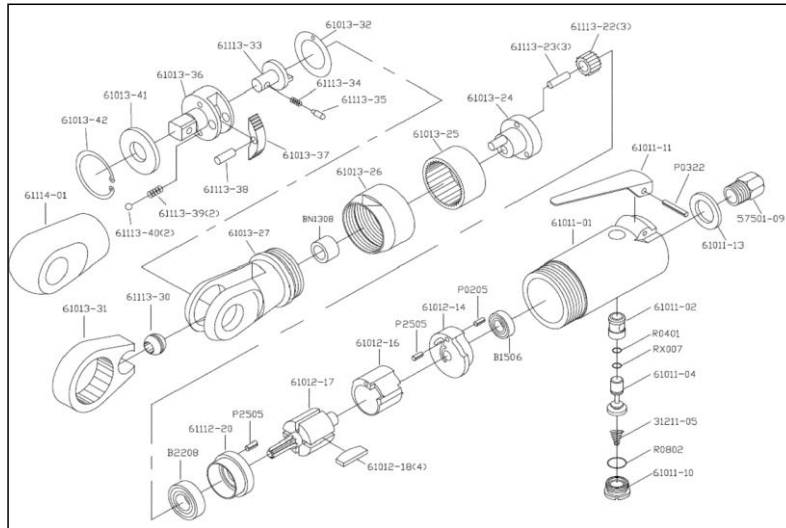

APT903 - Mini 1/4" Ratchet

Ref #	PCL Part No	Description
31211-05	NOT AVAILABLE	Spring
57501-09	NOT AVAILABLE	Air inlet
61011-01	NOT AVAILABLE	Aluminum Handle
61011-02	NOT AVAILABLE	Copper Bushing
61011-04	NOT AVAILABLE	Stem
61011-10	NOT AVAILABLE	Sealing plug
61011-11	NOT AVAILABLE	General trigger
61011-13	NOT AVAILABLE	Exhaust gasket
61012-14	NOT AVAILABLE	Back plate
61012-16	NOT AVAILABLE	Cylinder
61012-17	NOT AVAILABLE	Rotor
61012-18	NOT AVAILABLE	Rotor Blades
61013-24	NOT AVAILABLE	Eccentric shaft
61013-25	NOT AVAILABLE	Gear sleeve
61013-26	NOT AVAILABLE	Coupling nut
61013-27	NOT AVAILABLE	Ratchet handle
61013-31	APS906/SGS	Swing gear sleeve
61013-32	NOT AVAILABLE	Slip sheet
61013-36	NOT AVAILABLE	1/4" Anvil
61013-37	NOT AVAILABLE	Valve gear
61013-41	NOT AVAILABLE	Sealing plug washer
61013-42	NOT AVAILABLE	R20C-type buckle
61112-20	NOT AVAILABLE	Front panel
61113-22	NOT AVAILABLE	Idle gear
61113-23	NOT AVAILABLE	3 * 12.8 bearing pin (3)
61113-30	NOT AVAILABLE	Guide sleeve
61113-33	NOT AVAILABLE	Directions button
61113-34	NOT AVAILABLE	Spring 8.5 1.85 *
61113-35	NOT AVAILABLE	Steering thimble
61113-38	NOT AVAILABLE	3.5 * 8.8 pin bearing
61113-39	NOT AVAILABLE	Spring 3.1 * 9 Drive Block
61113-40	NOT AVAILABLE	1 / 8 "steel ball
61114-01	NOT AVAILABLE	Long sleeve D head
B1506D	NOT AVAILABLE	696ZZ-NMB
B2208D	NOT AVAILABLE	608ZZ-NMB
BN1308	NOT AVAILABLE	Roller bearing
P0205	NOT AVAILABLE	2 * 5 spring pin
P0322	NOT AVAILABLE	3 * 22 spring pin
P2505	NOT AVAILABLE	2.5 * 5 spring pin
R0401	NOT AVAILABLE	4 * 1 oil ring
R0802	NOT AVAILABLE	8 * 2 oil rings
RX007	NOT AVAILABLE	007 oil ring