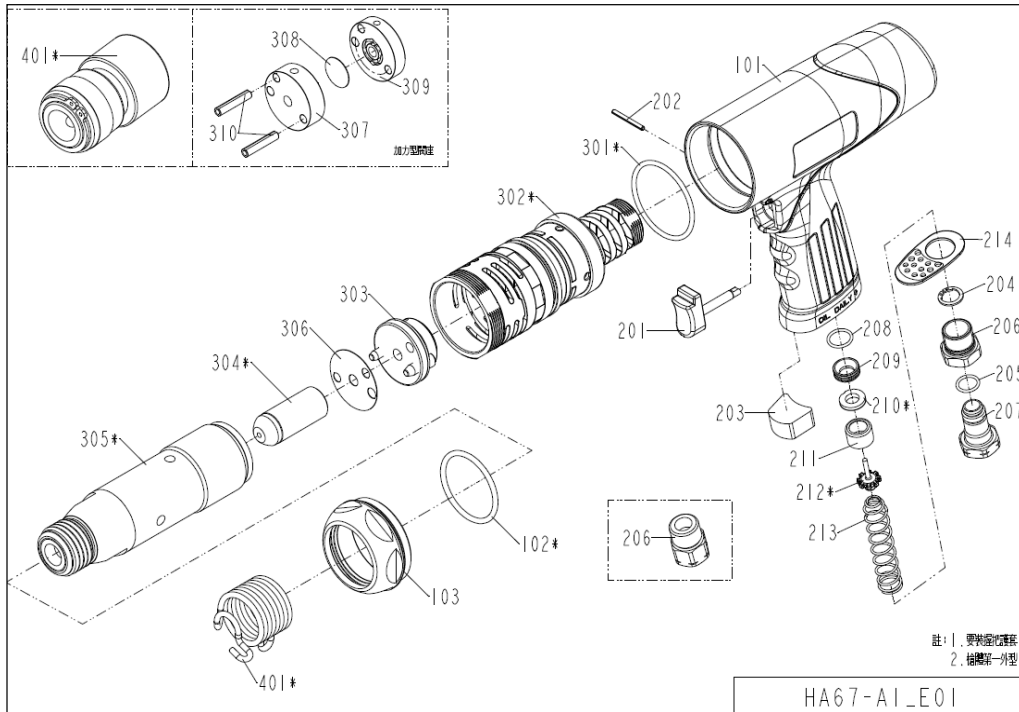

# APP500 - Air Hammer (Prestige)

Ref	PCL part no	Description
1	NOT AVAILABLE	AIR INLET UNIT
101	NOT AVAILABLE	HOUSING
102	NOT AVAILABLE	O - RING
103	NOT AVAILABLE	MAGAZINE
201	NOT AVAILABLE	TRIGGER UNIT
202	NOT AVAILABLE	SPRING PIN
203	NOT AVAILABLE	MUFFLER
204	NOT AVAILABLE	EX-CENTRIC RING
205	NOT AVAILABLE	O - RING
206	NOT AVAILABLE	AIR INLET
207	NOT AVAILABLE	AIR INLET
208	NOT AVAILABLE	O - RING
209	NOT AVAILABLE	INSERT BUSHING
210	NOT AVAILABLE	SEAL
211	NOT AVAILABLE	BUSHING
212	NOT AVAILABLE	TIP VALVE
213	<b>APS500/VSG</b>	<b>VALVE SPRING</b>
214	NOT AVAILABLE	DEFLECTOR
301	NOT AVAILABLE	O - RING
302	NOT AVAILABLE	REAR CUSHION
303	<b>APS500/VUT</b>	<b>VALVE UNIT</b>
304	<b>APS500/MPN</b>	<b>MAIN PISTON</b>
305	NOT AVAILABLE	CYLINDER
306	<b>APS500/GKT</b>	<b>GASKET</b>
401	<b>APS500/QCR</b>	<b>QUICK CHANGE RETAINER</b>