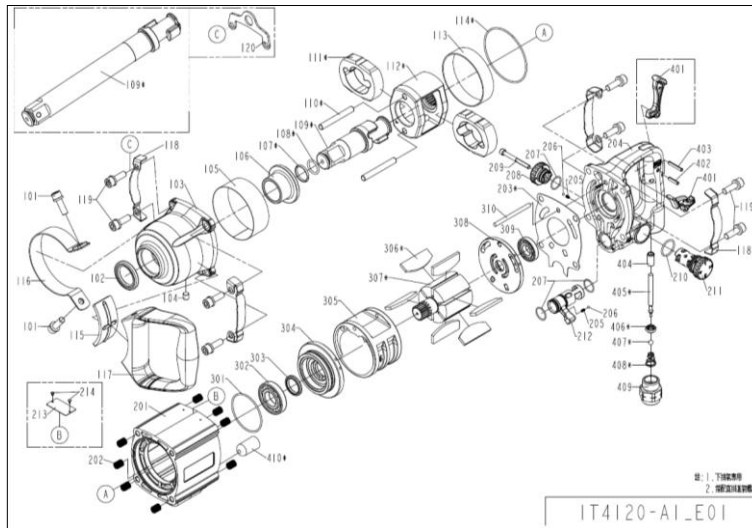

APP270 - 1" Impact Wrench (Prestige)

Ref	PCL Part No	Description
1	NOT AVAILABLE	TIP VALVE
101	NOT AVAILABLE	BOLT ASSY
102	NOT AVAILABLE	OIL SEAL
103	NOT AVAILABLE	HAMMER CASE
104	NOT AVAILABLE	HEX.SOC.HD.SCREW
105	NOT AVAILABLE	STEEL RING
106	NOT AVAILABLE	HAMMER CASE BUSHING
107	APS270/ACR	ANVIL COLLAR
108	NOT AVAILABLE	O - RING
109	APS270/AVL	6" ANVIL
110	APS270/HFP	HAMMER FRAME PIN
111	APS270/HMR	HAMMER
112	APS270/HFE	HAMMER FRAME
113	NOT AVAILABLE	COLLAR
114	NOT AVAILABLE	O - RING
115	NOT AVAILABLE	WASHER
116	NOT AVAILABLE	FIXED RING
117	NOT AVAILABLE	HANDLE
118	NOT AVAILABLE	PROTECTOR
119	NOT AVAILABLE	BOLT ASSY
201	NOT AVAILABLE	HOUSING
202	NOT AVAILABLE	THREAD INSERT
203	APS270/HGT	HOUSING GASKET
204	APS270/RCU	REAR COVER UNIT
205	NOT AVAILABLE	SPRING
206	NOT AVAILABLE	STEEL BALL
207	NOT AVAILABLE	O - RING
208	NOT AVAILABLE	REGULATOR-B
209	NOT AVAILABLE	HEX.SOC.HD.BOLT
210	NOT AVAILABLE	O - RING
211	NOT AVAILABLE	REGULATOR-A
212	NOT AVAILABLE	REVERSE VALVE
301	NOT AVAILABLE	O - RING
302	NOT AVAILABLE	BEARING
303	NOT AVAILABLE	OIL SEAL
304	APS270/MZE	MAGAZINE
305	APS270/CDR	CYLINDER
306	APS270/RBS	ROTOR BLADES
307	APS270/RTR	ROTOR
308	APS270/REP	REAR END PLATE
309	NOT AVAILABLE	BEARING
310	NOT AVAILABLE	PIN
401	APS270/TGR	TRIGGER
402	NOT AVAILABLE	SPIRAL PINS
403	NOT AVAILABLE	SPIRAL PINS
404	NOT AVAILABLE	BUSHING
405	NOT AVAILABLE	PIN
406	NOT AVAILABLE	SEAL
407	NOT AVAILABLE	BALL
408	NOT AVAILABLE	SPRING
409	NOT AVAILABLE	AIR INLET