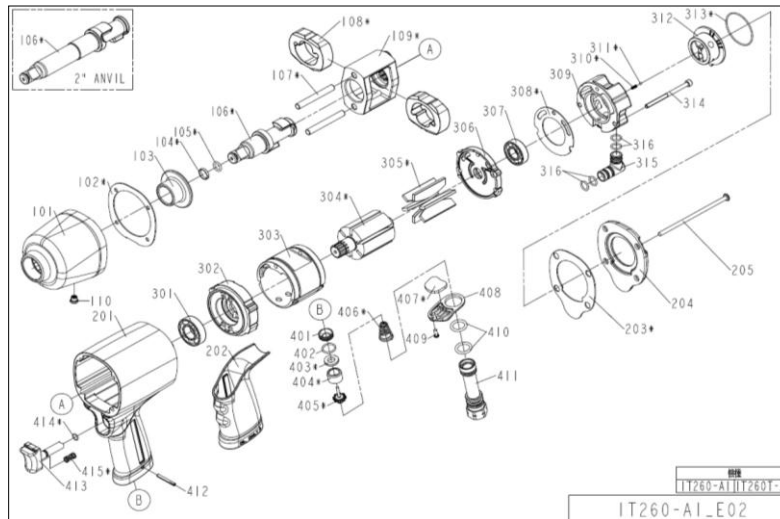

APP203 - 1/2" Composite Impact Wrench (Prestige)

Ref	PCL Part No	Description
101	NOT AVAILABLE	HAMMER CASE
102	APS203/HCG	HAMMER CASE GASKET
103	NOT AVAILABLE	HAMMER CASE BUSHING
104	APS201/ACR	ANVIL COLLAR
105	NOT AVAILABLE	O - RING
106	APS203/ANL	ANVIL
107	NOT AVAILABLE	HAMMER FRAME PIN
108	NOT AVAILABLE	HAMMER
109	NOT AVAILABLE	HAMMER FRAME
110	NOT AVAILABLE	HAMMER CASE GREASE FITTING
201	NOT AVAILABLE	HOUSING
202	NOT AVAILABLE	HANDLE GRIP
203	APS203/RCG	REAR COVER GASKET
204	NOT AVAILABLE	REAR COVER
205	NOT AVAILABLE	HALF ROUND HD. STAR HEAD BOLT
301	APS203/BRG1	BEARING
302	APS203/FEP	FRONT END PLATE
303	APS203/CDR	CYLINDER
304	APS203/RTR	ROTOR
305	APS203/RBS	ROTOR BLADES
306	APS203/REP	REAR END PLATE
307	APS203/BRG2	BEARING
308	NOT AVAILABLE	REAR END PLATE GASKET
309	NOT AVAILABLE	REGULATOR BASE
310	NOT AVAILABLE	SPRING
311	NOT AVAILABLE	BALL
312	NOT AVAILABLE	REVERSE VALVE
313	NOT AVAILABLE	O - RING
314	NOT AVAILABLE	HEX.SOC.HD.BOLT
315	NOT AVAILABLE	INLET
316	NOT AVAILABLE	O - RING
401	NOT AVAILABLE	INSERT BUSHING
402	NOT AVAILABLE	O - RING
403	NOT AVAILABLE	SEAL
404	NOT AVAILABLE	BUSHING
405	APS203/TVE	TIP VALVE
406	APS203/SNG2	SPRING
407	NOT AVAILABLE	MUFFLER
408	NOT AVAILABLE	EXHAUST DEFLECTOR
409	NOT AVAILABLE	TAP BOLT
410	NOT AVAILABLE	O - RING
411	NOT AVAILABLE	AIR INLET
412	NOT AVAILABLE	SPRING PIN
413	NOT AVAILABLE	TRIGGER
414	NOT AVAILABLE	O - RING
415	NOT AVAILABLE	SAFETY SPRING