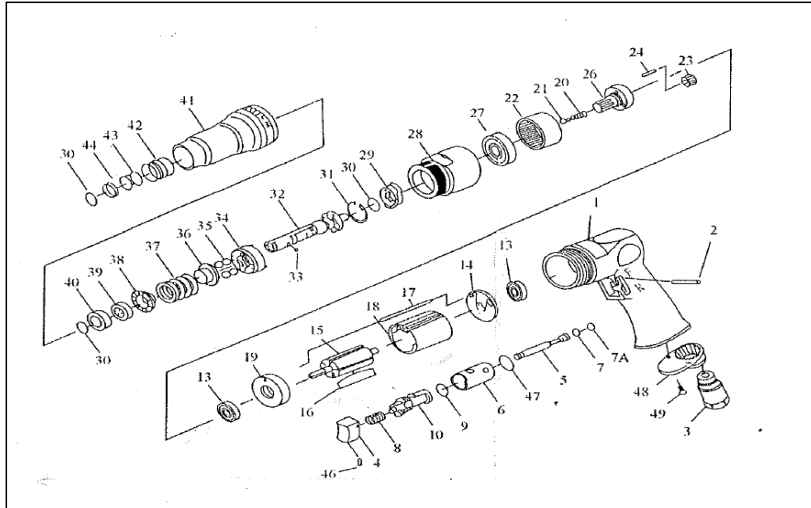

## APT407 - Screwdriver

Ref. #	PCL Part No	Description
1	NOT AVAILABLE	Housing
2	NOT AVAILABLE	Pin
3	NOT AVAILABLE	Air Inlet
4	NOT AVAILABLE	Trigger
5	NOT AVAILABLE	Valve Stem
6	NOT AVAILABLE	Reverse Bushing
7	SEE SERVICE KIT	O-ring
7A	SEE SERVICE KIT	O-ring
8	SEE SERVICE KIT	Valve Spring
9	SEE SERVICE KIT	O-ring
10	NOT AVAILABLE	Reverse Lever
13	SEE REPAIR KIT	Ball Bearing
14	NOT AVAILABLE	End Plate
15	NOT AVAILABLE	Rotor
16	SEE REPAIR KIT	Rotor Blades
17	NOT AVAILABLE	Pin
18	NOT AVAILABLE	Cylinder
19	SEE REPAIR KIT	Spacer
20	SEE SERVICE KIT	Spring
21	NOT AVAILABLE	Spring Guide
22	NOT AVAILABLE	Internal Gear
23	NOT AVAILABLE	Planet Gear
24	NOT AVAILABLE	Pin
26	NOT AVAILABLE	Work Spindle
27	NOT AVAILABLE	Ball Bearing
28	NOT AVAILABLE	Clamp Nut
29	NOT AVAILABLE	Drive Dog
30	NOT AVAILABLE	Retaining Ring
31	NOT AVAILABLE	Retaining Ring
32	NOT AVAILABLE	Cam Spindle
33	NOT AVAILABLE	Steel Ball
34	NOT AVAILABLE	Clutch Carrier
35	NOT AVAILABLE	Steel Ball
36	SEE REPAIR KIT	Washer
37	SEE SERVICE KIT	Spring
38	SEE REPAIR KIT	Washer
39	NOT AVAILABLE	Adjust Nut
40	SEE REPAIR KIT	Spacer
41	NOT AVAILABLE	Clutch Housing
42	NOT AVAILABLE	Ball Retainer
43	SEE SERVICE KIT	Spring
44	NOT AVAILABLE	Washer
46	SEE SERVICE KIT	Set Screw
47	SEE SERVICE KIT	O-ring
48	NOT AVAILABLE	Exhaust Diffuser
49	NOT AVAILABLE	Screw
N/A	APTR407	APT407 Repair Kit (items: 13,16,19,36,38,40,44)
N/A	APTS407	APT407 Service Kit (items: 7,7A,8,9,20,37,43,46,47)