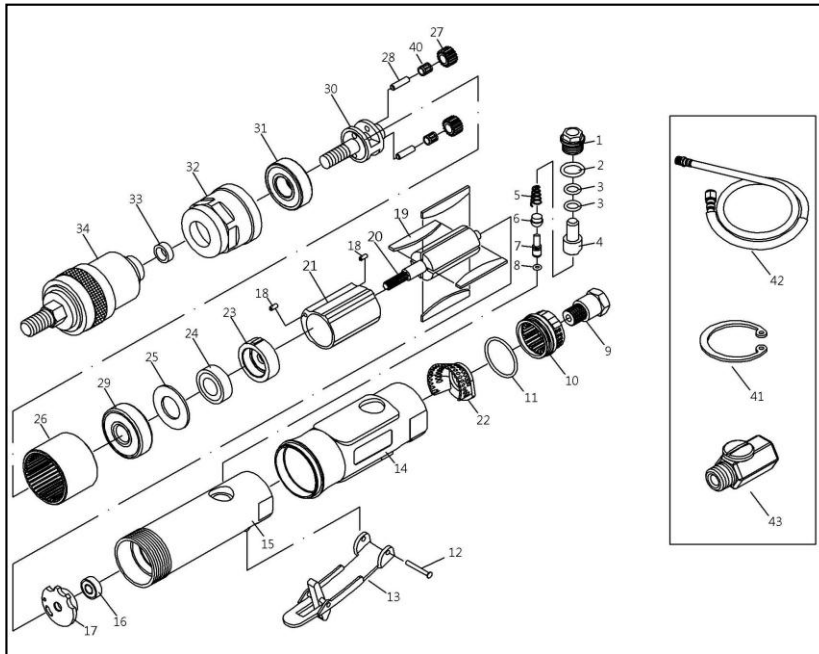

APT740 - Air Tyre Buffer

Ref No	PCL Part No	DESCRIPTION
01	NOT AVAILABLE	SCREW
02	NOT AVAILABLE	O-RING (P12)
03	NOT AVAILABLE	O-RING (P8)
04	NOT AVAILABLE	AIR REGULATOR
05	NOT AVAILABLE	SPRING
06	NOT AVAILABLE	VALVE STEM BUSHING
07	NOT AVAILABLE	VALVE STEM
08	NOT AVAILABLE	O-RING (3.5*1.4)
09	NOT AVAILABLE	AIR INLET
10	NOT AVAILABLE	EXHAUST SLEEVE
11	NOT AVAILABLE	O-RING (26.7*1.78)
12	NOT AVAILABLE	SPRING PIN
13	NOT AVAILABLE	LEVER
14	NOT AVAILABLE	PROTECTING RUBBER
15	NOT AVAILABLE	HOUSING
16	NOT AVAILABLE	BEARING (696ZZ)
17	NOT AVAILABLE	REAR PLATE
18	NOT AVAILABLE	PIN
19	NOT AVAILABLE	ROTOR BLADES
20	NOT AVAILABLE	ROTOR (9T)
21	NOT AVAILABLE	CYLINDER
22	NOT AVAILABLE	CONE MUFFLER
23	NOT AVAILABLE	FRONT PLATE
24	NOT AVAILABLE	BEARING (608ZZ)
25	NOT AVAILABLE	WASHER
26	NOT AVAILABLE	THREAD RING GEAR
27	NOT AVAILABLE	IDLER GEAR (16T)
28	NOT AVAILABLE	IDLER GEAR PIN
29	NOT AVAILABLE	BEARING (6001Z)
30	NOT AVAILABLE	GEAR PLATE
31	NOT AVAILABLE	BEARING (6200ZZ)
32	NOT AVAILABLE	CLAMP NUT
33	NOT AVAILABLE	WASHER
34	NOT AVAILABLE	SHAFT SLEEVE
40	NOT AVAILABLE	NEEDLE BEARING
41	NOT AVAILABLE	SNAP RING (ISTW-30)
42	NOT AVAILABLE	RUBBER HOSE
43	NOT AVAILABLE	REGULATOR