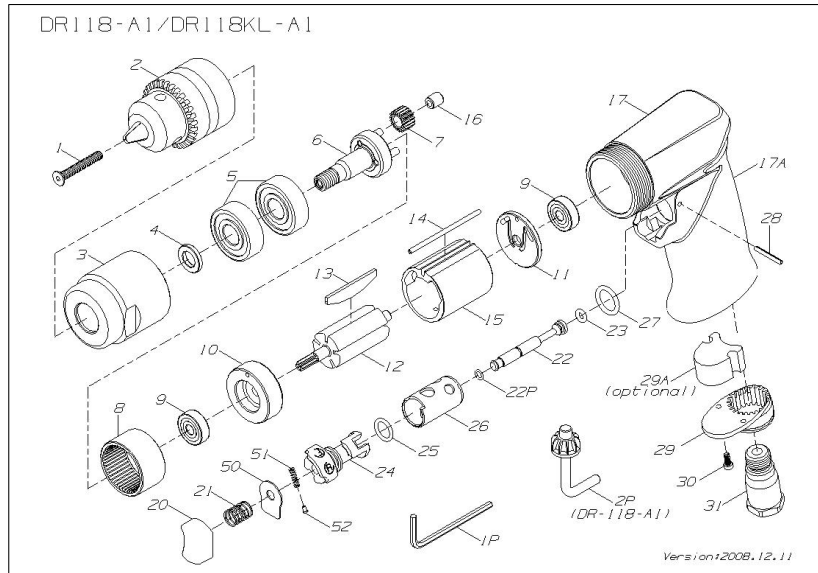

APP405 - 3/8 Reversible Drill (Prestige)

Ref	PCL part no	Description
1	NOT AVAILABLE	Screw
1P	NOT AVAILABLE	Allen Wrench
2	APS405/KDC	3/8" Keyed Chuck
2	APS405/KLC	3/8" Keyless Chuck
2P	APS405/CKY	Chuck Key
3	NOT AVAILABLE	Gear Housing
4	NOT AVAILABLE	Washer
5	NOT AVAILABLE	Ball Bearing
6	NOT AVAILABLE	Planet Carrier
7A	APS405/PGS	Planet Gear(inc.#16)
8	NOT AVAILABLE	Internal Gear
9	NOT AVAILABLE	Ball Bearing
10	NOT AVAILABLE	Bearing Case
11	APS405/REP	Rear End Plate
12	APS405/RTR	Rotor
13	APS405/RBS	Rotor Blades
14	NOT AVAILABLE	Motor Pin
15	NOT AVAILABLE	Cylinder
16	NOT AVAILABLE	Bushing
17	NOT AVAILABLE	Motor Housing
17A	NOT AVAILABLE	Housing Sleeve
20	NOT AVAILABLE	Trigger
21	NOT AVAILABLE	Valve Spring
22	NOT AVAILABLE	Valve
22P	NOT AVAILABLE	O-Ring
23	NOT AVAILABLE	O-Ring
24	NOT AVAILABLE	Reverse Valve
25	NOT AVAILABLE	O-Ring
26	NOT AVAILABLE	Reverse Valve Bushing
27	NOT AVAILABLE	O-Ring
28	NOT AVAILABLE	Pin
29	NOT AVAILABLE	Exhaust Deflector
29A	NOT AVAILABLE	Muffler (Option)
30	NOT AVAILABLE	Screw
31	NOT AVAILABLE	Inlet Bushing
50	NOT AVAILABLE	Trigger Plate
51	NOT AVAILABLE	Spring
52	NOT AVAILABLE	Valve Cap