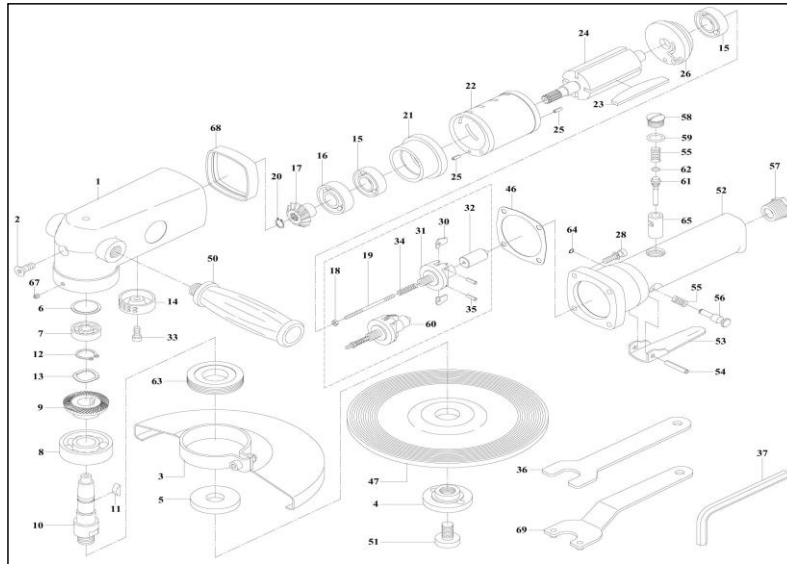

## APT716 - 7" Angle Grinder

Ref. #	PCL Part No	Description
01	NOT AVAILABLE	BODY
02	NOT AVAILABLE	SCREW
03	NOT AVAILABLE	DISC COVER
04	NOT AVAILABLE	DISC NUT
05	NOT AVAILABLE	DISC RECEIVER
06	NOT AVAILABLE	SPACER
07	NOT AVAILABLE	BALL BEARING
08	NOT AVAILABLE	BALL BEARING
<b>09</b>	<b>APS716/BGR</b>	<b>BEVEL GEAR</b>
<b>10</b>	<b>APS716/GST</b>	<b>GEAR SHAFT (5/8"-11)</b>
11	NOT AVAILABLE	KEY
12	NOT AVAILABLE	RETAINING RING
13	NOT AVAILABLE	SPRING WASHER
14	NOT AVAILABLE	EXHAUST DEFLECTOR
15	NOT AVAILABLE	BALL BEARING
16	NOT AVAILABLE	BALL BEARING
17	NOT AVAILABLE	PINION GEAR
20	NOT AVAILABLE	RETAINING RING
<b>21</b>	<b>APS716/FPE</b>	<b>FRONT PLATE</b>
22	NOT AVAILABLE	CYLINDER
<b>23</b>	<b>APS716/RBS</b>	<b>ROTOR BLADES</b>
24	NOT AVAILABLE	ROTOR
25	NOT AVAILABLE	SPRING PIN
<b>26</b>	<b>APS716/RPE</b>	<b>REAR PLATE</b>
28	NOT AVAILABLE	CAP SCREW
33	NOT AVAILABLE	CAP SCREW
<b>36</b>	<b>APS716/SWH</b>	<b>STOP WRENCH</b>
<b>37</b>	<b>APS716/HSR</b>	<b>HEX. SPANNER 8MM</b>
<b>46</b>	<b>APS716/GKT</b>	<b>GASKET</b>
<b>50</b>	<b>APS716/SHE</b>	<b>SIDE HANDLE</b>
<b>51</b>	<b>APS716/DSS</b>	<b>DISC STOP SCREW</b>
52	NOT AVAILABLE	GOVERNOR CASE
<b>53</b>	<b>APS716/TLR</b>	<b>THROTTLE LEVER</b>
<b>54</b>	<b>APS716/SPN2</b>	<b>SPRING PIN</b>
55	NOT AVAILABLE	VALVE SPRING
56	NOT AVAILABLE	SAFE LEVER
57	NOT AVAILABLE	HOSE ADAPTER
58	NOT AVAILABLE	VALVE SCREW
59	NOT AVAILABLE	O-RING
60	NOT AVAILABLE	GOVERNOR ASSEMBLY
61	NOT AVAILABLE	VALVE STEM
62	NOT AVAILABLE	O-RING
63	NOT AVAILABLE	NUT
64	NOT AVAILABLE	RETAINING RING
67	NOT AVAILABLE	SCREW
68	NOT AVAILABLE	HANDLE SLEEVE (BLACK)
<b>69</b>	<b>APS716/DWH</b>	<b>DISC WRENCH</b>