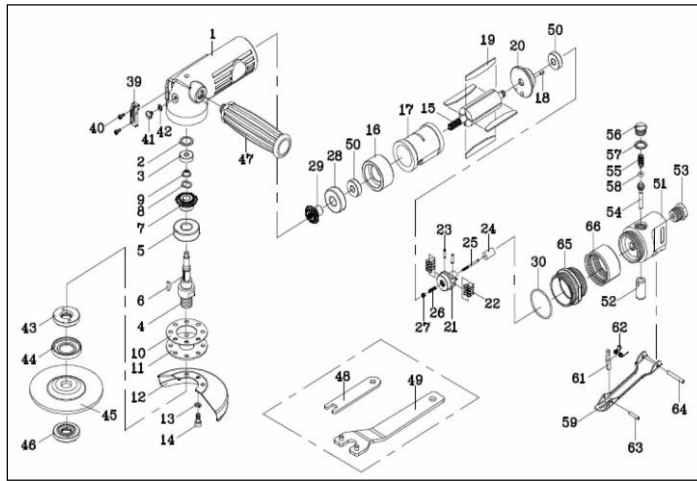

APT715 - 4" Angle Grinder

Ref. #	PCL Part No	Description
1	NOT AVAILABLE	Motor Housing
2	NOT AVAILABLE	Seal Plate
3	NOT AVAILABLE	Ball Bearing
4	APS715/ABR	Arbor (M10x1.5)
5	NOT AVAILABLE	Ball Bearing
6	NOT AVAILABLE	Woodruff Key
7	NOT AVAILABLE	Bevel Gear
8	NOT AVAILABLE	Wave Washer
9	NOT AVAILABLE	External Stop Ring
10	APS715/GKT	Gasket
11	APS715/RTR	Retainer
12	NOT AVAILABLE	Center Wheel Guard
14	NOT AVAILABLE	Hex Socket Head Cap Bolt
15	NOT AVAILABLE	Rotor
16	APS715/FEP	Front End Plate
17	NOT AVAILABLE	Cylinder
18	NOT AVAILABLE	Spring Pin
19	APS715/RBS	Rotor Blades
20	APS715/REP	Rear End Plate
21	NOT AVAILABLE	Governor
22	NOT AVAILABLE	Pendulum
23	NOT AVAILABLE	Spring Pin
24	NOT AVAILABLE	Plunger
25	NOT AVAILABLE	Adjust Screw
26	NOT AVAILABLE	Spring
27	NOT AVAILABLE	Adjust Nut
28	NOT AVAILABLE	Ball Bearing
29	APS715/BPN	Bevel Pinion
30	NOT AVAILABLE	O-Ring
39	NOT AVAILABLE	Exhaust Deflector
40	NOT AVAILABLE	Tapping Screw
41	NOT AVAILABLE	Plug
42	NOT AVAILABLE	O-Ring
43	APS715/FGE	Flange (W3/8 x24)
44	APS715/FRS	Flange Rubber Shield
46	APS715/FNT	Flange Nut (W3/8 x 24)
47	APS715/SHE	Side Handle
48	APS715/WNA	Wrench (A)
49	APS715/WNB	Wrench(B)
50	NOT AVAILABLE	Ball Bearing
51	NOT AVAILABLE	Throttle Valve Housing (INC.DG-40052)
53	NOT AVAILABLE	Air Inlet Bushing
54	NOT AVAILABLE	Valve Stem
55	NOT AVAILABLE	Valve Spring
56	NOT AVAILABLE	Throttle Lever Plug
57	NOT AVAILABLE	O-Ring
58	NOT AVAILABLE	"O" Ring
59	APS715/TLR	Throttle Lever
61	NOT AVAILABLE	Throttle Lever Lock
62	NOT AVAILABLE	Torsion Spring
63	NOT AVAILABLE	Spring Pin
64	NOT AVAILABLE	Spring Pin
65	NOT AVAILABLE	Lock Ring
66	NOT AVAILABLE	Coupling Nut
67	NOT AVAILABLE	Throttle Valve Housing Kit(51-53)
68	NOT AVAILABLE	Throttle Lever Kit(59,61-63)
69	NOT AVAILABLE	Governor Kit(21-27)
70	NOT AVAILABLE	Bevel Gear Kit(7,29)
71	NOT AVAILABLE	O-Ring Kit(57,58)