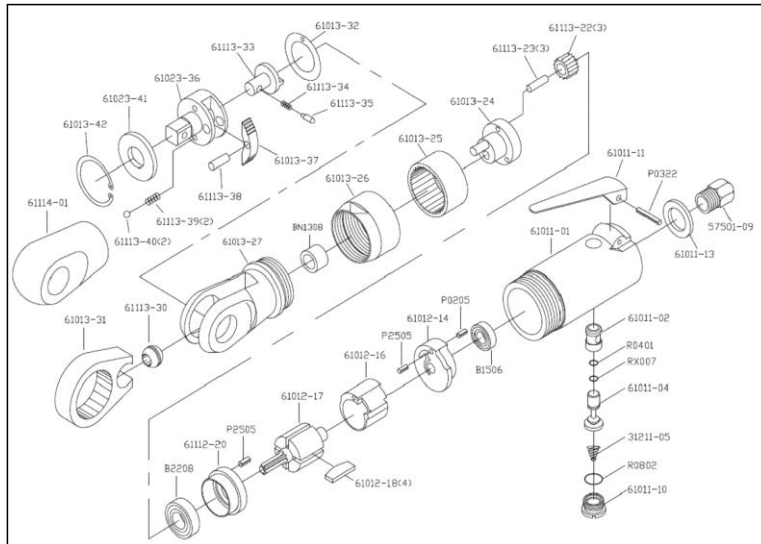

APT906 - Mini 3/8" Ratchet

Ref #	PCL Part No	Description
31211-05	NOT AVAILABLE	Spring
57501-09	NOT AVAILABLE	Air inlet
61011-01	NOT AVAILABLE	Aluminum Handle
61011-02	NOT AVAILABLE	Copper Bushing
61011-04	NOT AVAILABLE	Stem
61011-10	NOT AVAILABLE	Sealing plug
61011-11	NOT AVAILABLE	General trigger
61011-13	NOT AVAILABLE	Exhaust gasket
61012-14	NOT AVAILABLE	Back plate
61012-16	NOT AVAILABLE	Cylinder product
61012-17	NOT AVAILABLE	Rotor
61012-18	NOT AVAILABLE	Rotor Blades
61013-24	NOT AVAILABLE	Eccentric shaft
61013-25	NOT AVAILABLE	Gear sleeve
61013-26	NOT AVAILABLE	Coupling nut
61013-27	NOT AVAILABLE	Ratchet handle
61013-31	APS903/SGS	Swing gear sleeve
61013-32	NOT AVAILABLE	Slip sheet
61013-37	NOT AVAILABLE	Valve gear
61013-42	NOT AVAILABLE	R20C-type buckle
61023-36	APS906/ANL	3/8" Anvil
61023-41	NOT AVAILABLE	Sealing plug washer
61112-20	NOT AVAILABLE	Front panel
61113-22	NOT AVAILABLE	Idle gear
61113-23	NOT AVAILABLE	3 * 12.8 bearing pin (3)
61113-30	NOT AVAILABLE	Guide sleeve
61113-33	NOT AVAILABLE	Directions button
61113-34	NOT AVAILABLE	Spring 8.5 1.85 *
61113-35	NOT AVAILABLE	Steering thimble
61113-38	NOT AVAILABLE	3.5 * 8.8 pin bearing
61113-39	NOT AVAILABLE	Spring 3.1 * 9 Drive Block
61113-40	NOT AVAILABLE	1 / 8 "steel ball
61114-01	NOT AVAILABLE	Long sleeve D head
B1506D	NOT AVAILABLE	696ZZ Bearing
B2208D	NOT AVAILABLE	608ZZ Bearing
BN1308	NOT AVAILABLE	Roller Bearing
P0205	NOT AVAILABLE	2 * 5 spring pin
P0322	NOT AVAILABLE	3 * 22 spring pin
P2505	NOT AVAILABLE	2.5 * 5 spring pin
R0401	NOT AVAILABLE	4 * 1 oil ring
R0802	NOT AVAILABLE	8 * 2 oil rings
RX007	NOT AVAILABLE	007 oil ring