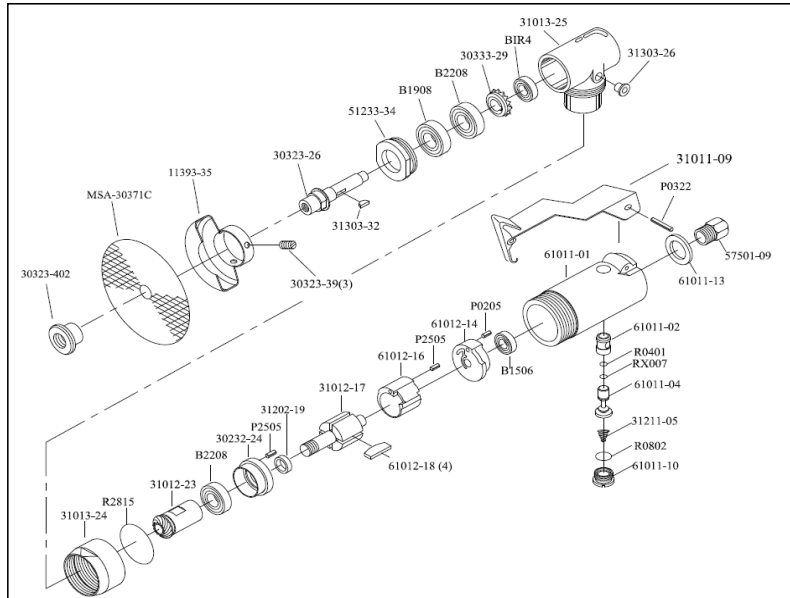

## APT907 - Mini 3" Angle Cutter

Ref #	PCL Part No	Description
<b>MSA-30371C</b>	<b>APT75FCM</b>	<b>Pack of 10 3" cutting discs</b>
11393-35	NOT AVAILABLE	Cover
30232-24	NOT AVAILABLE	Front panel
30323-26	NOT AVAILABLE	Spindle
30323-39	NOT AVAILABLE	Screw M4 * 3
30323-402	NOT AVAILABLE	Wheel lock screw (cut sheet only)
30333-29	NOT AVAILABLE	Bevel Gear (20T)
<b>31011-09</b>	<b>APS902/JST</b>	<b>Japanese security trigger</b>
31012-17	NOT AVAILABLE	Rotor
31012-23	NOT AVAILABLE	12T Bevel Gear (Short)
31013-24	NOT AVAILABLE	Locking nut
31013-25	NOT AVAILABLE	Elbow
31202-19	NOT AVAILABLE	Washer
31211-05	NOT AVAILABLE	Spring
31303-26	NOT AVAILABLE	Oil droplet
31303-32	NOT AVAILABLE	Woodruff Key 9 * 2
51233-34	NOT AVAILABLE	Heart Seal plug
57501-09	NOT AVAILABLE	Air inlet (18 oblique teeth)
61011-02	NOT AVAILABLE	Copper Bushing
61011-04	NOT AVAILABLE	Stem
61011-10	NOT AVAILABLE	Sealing plug
61011-13	NOT AVAILABLE	Exhaust gasket
61012-14	NOT AVAILABLE	Back plate (FM746B)
61012-16	NOT AVAILABLE	Cylinder
<b>61012-18</b>	<b>APS901/RBS</b>	<b>Rotor Blades</b>
61011-01	NOT AVAILABLE	Aluminum Handle
68011-50	NOT AVAILABLE	Handle sleeve
B1506D	NOT AVAILABLE	696ZZ-NMB
B1908D	NOT AVAILABLE	698zz bearing NMB
B2208D	NOT AVAILABLE	608ZZ-NMB
BIR4D	NOT AVAILABLE	R4zz-NMB bearing
P0205	NOT AVAILABLE	2 * 5 spring pin
P0322	NOT AVAILABLE	3 * 22 spring pin
P2505	NOT AVAILABLE	2.5 * 5 spring pin
R0401	NOT AVAILABLE	4 * 1 oil ring
R0802	NOT AVAILABLE	8 * 2 oil rings
R2815	NOT AVAILABLE	N70 oil ring (28 * 1.5)
RX007	NOT AVAILABLE	007 oil ring
WO002	NOT AVAILABLE	2mm Hex Wrench
WO011	NOT AVAILABLE	11mm Wrench
WO525	NOT AVAILABLE	2 "wheel wrench
MSA-000-08	NOT AVAILABLE	Dust cover