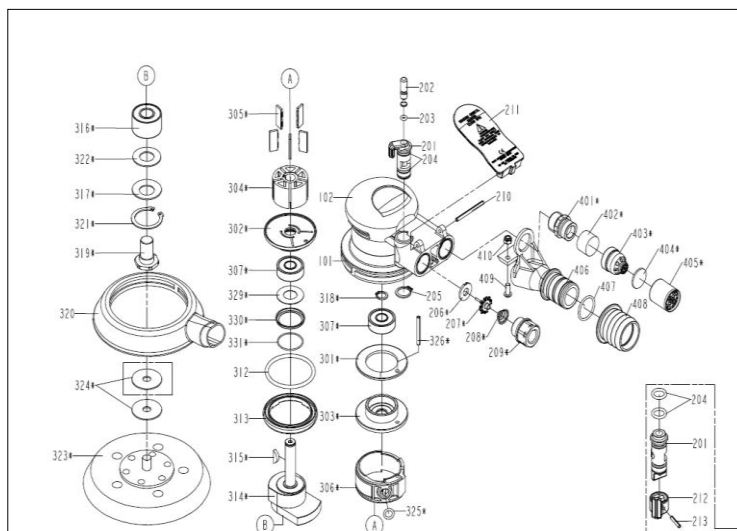

APP760 - Palm Sander (Prestige)

Ref	PCL part no	Description
101	NOT AVAILABLE	HOUSING
201	APS760/RLR	REGULATOR
202	APS760/VSM	VALVE STEM
203	NOT AVAILABLE	O - RING
204	APS760/ORG2	O - RING
205	NOT AVAILABLE	S - RING
206	NOT AVAILABLE	SEAL
207	NOT AVAILABLE	TIP VALVE
208	NOT AVAILABLE	SPRING
209	NOT AVAILABLE	AIR INLET
210	APS760/SPN	SPRING PIN
211	APS760/TGR	TRIGGER
301	NOT AVAILABLE	FRONT RING
302	APS760/REP	REAR END PLATE
303	APS760/FEP	FRONT END PLATE
304	APS760/RTR	ROTOR
305	APS760/RBS	ROTOR BLADES
306	NOT AVAILABLE	CYLINDER
307	APS760/BRG1	BEARING
312	NOT AVAILABLE	O - RING
313	NOT AVAILABLE	LOCK RING
314	NOT AVAILABLE	MOTER SHAFT BALANCER
315	NOT AVAILABLE	ROTOR KEY
316	APS760/BRG2	BEARING
317	NOT AVAILABLE	BEARING SHIELD
318	NOT AVAILABLE	S - RING
319	NOT AVAILABLE	BALANCER SHAFT
320	NOT AVAILABLE	SHROUD
320	NOT AVAILABLE	SHROUD
321	NOT AVAILABLE	SNAP RING
322	NOT AVAILABLE	BEARING SEAL
323	APT90V	6" VELCRO BACKING PAD
324	NOT AVAILABLE	HEAT ISOLATION WASHER
325	NOT AVAILABLE	O - RING
326	NOT AVAILABLE	SPRING PIN
329	NOT AVAILABLE	BEARING SEAL
330	NOT AVAILABLE	DUST COVER
331	NOT AVAILABLE	O - RING
401	APS760/MSW	MUFFLER SCREW
402	APS760/MLR1	MUFFLER
403	APS760/NZE	NOZZLE
404	APS760/MLR2	MUFFLER
405	APS760/MCP	MUFFLER CAP
406	NOT AVAILABLE	VACUUM ADAPTER-CENTRAL VAC
407	NOT AVAILABLE	O - RING
408	NOT AVAILABLE	REVOLVING CONNETOR
409	NOT AVAILABLE	HALF ROUND HD.HEX.BOLT
410	NOT AVAILABLE	U-NUT