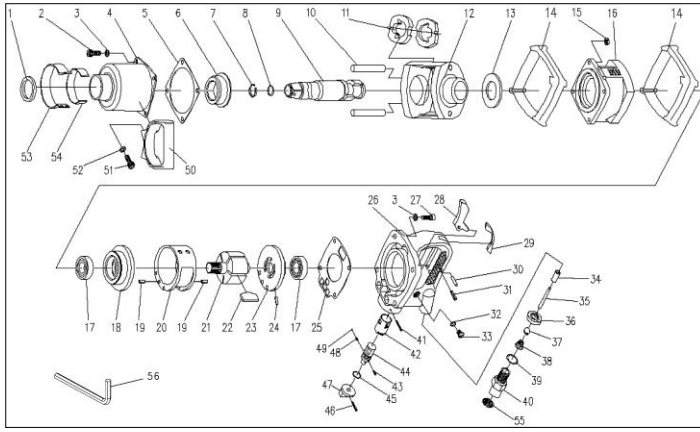

## APT263 - 1" Impact Wrench

Ref.	PCL part no	Description
1	NOT AVAILABLE	Oil Seal
2	NOT AVAILABLE	Cap Screw M8x25L
3	SEE REPAIR KIT	Spring Washer
4	NOT AVAILABLE	Hammer Case
5	APS263/FGT	Front Gasket
6	APS263/ABG	Anvil Bushing
7	APS263/ACR	Anvil Collar
8	SEE SERVICE KIT	O-Ring 18x2.5
9	APS263/ANL	Anvil 8"
10	APS263/HPN	Hammer Pin
11	APS263/HMR	Hammer
12	APS263/HCE	Hammer Cage
13	SEE REPAIR KIT	Rear Washer
14	NOT AVAILABLE	Housing Band
15	NOT AVAILABLE	Lock Nut M8
16	NOT AVAILABLE	Motor Housing
17	SEE REPAIR KIT	Ball Bearing 6205
18	APS263/FEP	Front End Plate
19	NOT AVAILABLE	Spring Pin 5x14L
20	NOT AVAILABLE	Cylinder
21	APS263/RTR	Rotor
22	APS263/RBS	Rotor Blades
23	APS263/REP	Rear End Plate
24	NOT AVAILABLE	Spring Pin 4x8L
25	APS263/RGT	Rear Gasket
26	APS263/HFE	Handle Frame
27	NOT AVAILABLE	Cap Screw M8x30L
28	NOT AVAILABLE	Trigger
29	NOT AVAILABLE	Rubber Protector
30	NOT AVAILABLE	Pin 4x23L
31	NOT AVAILABLE	Spring Pin 4x23L
32	SEE SERVICE KIT	O-Ring 7x1.5
33	NOT AVAILABLE	Oil Chamber Screw M3/8"
34	NOT AVAILABLE	Valve Bushing
35	NOT AVAILABLE	Valve Stem
36	NOT AVAILABLE	Bushing
37	NOT AVAILABLE	Steel Ball 1/2"
38	SEE SERVICE KIT	Spring
39	SEE SERVICE KIT	O-Ring 24x3
40	NOT AVAILABLE	Air Inlet (1/2"PF) (Incl.:#55)
	NOT AVAILABLE	Air Inlet (1/2"PT) (Incl.:#55)
	NOT AVAILABLE	Air Inlet (1/2"NPT) (Incl.:#55)
41	NOT AVAILABLE	Spring Pin 4x30L
42	NOT AVAILABLE	Reverse Valve Bushing
43	NOT AVAILABLE	Spring Pin 3x8L
44	NOT AVAILABLE	Reverse Valve
45	SEE SERVICE KIT	O-Ring 17x2.5
46	NOT AVAILABLE	Spring Pin 3x14L
47	NOT AVAILABLE	Regulator Knob
48	SEE SERVICE KIT	Spring
49	NOT AVAILABLE	Steel Ball D4
50	NOT AVAILABLE	Knob
51	NOT AVAILABLE	Screw M6x16
52	SEE REPAIR KIT	Spring Washer M6
53	NOT AVAILABLE	Knob Ring
54	NOT AVAILABLE	Knob Rubber
RK	APTR263	APT263 Repair Kit (items: 3,13,17,22,52)
SK	APTS263	APT263 Service Kit (items: 8,32,38,39,45,48)