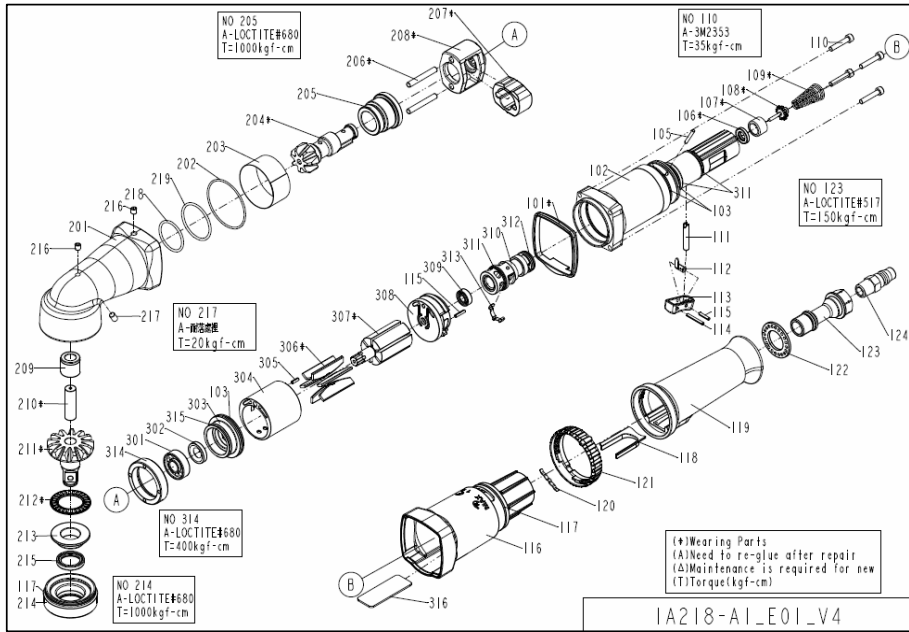

APP340 - 3/8" Lumphammer Ratchet (Prestige)

Ref	PCL Part No	Description
306	APS340/RBS	ROTOR BLADES (6)