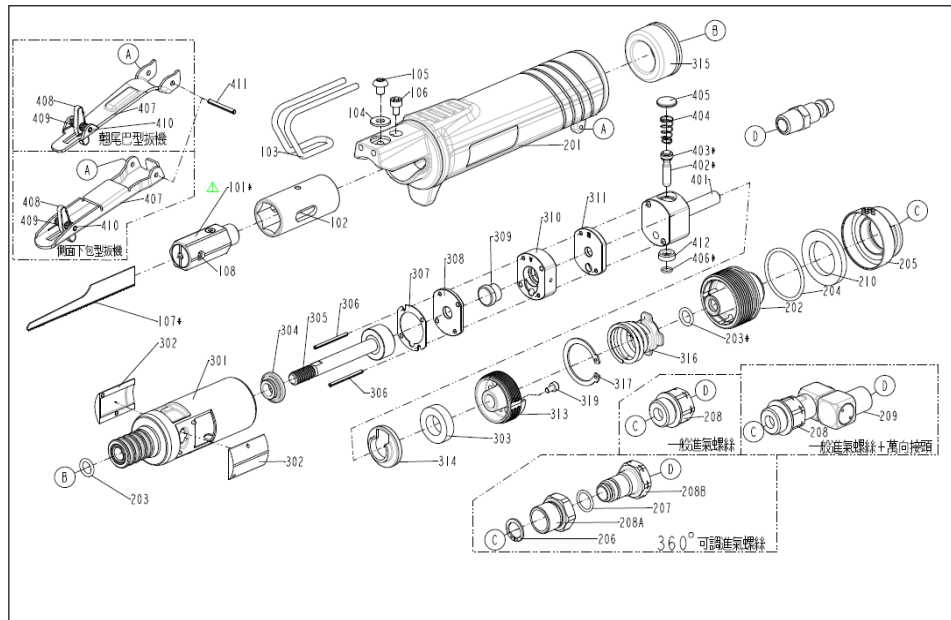

APP600 - Air Body Saw (Prestige)

Ref	PCL part no	Description
101/108	APS600/CLT	COLLET & GRUB SCREW
107	APT32	PACK OF 5 SAW BLADES