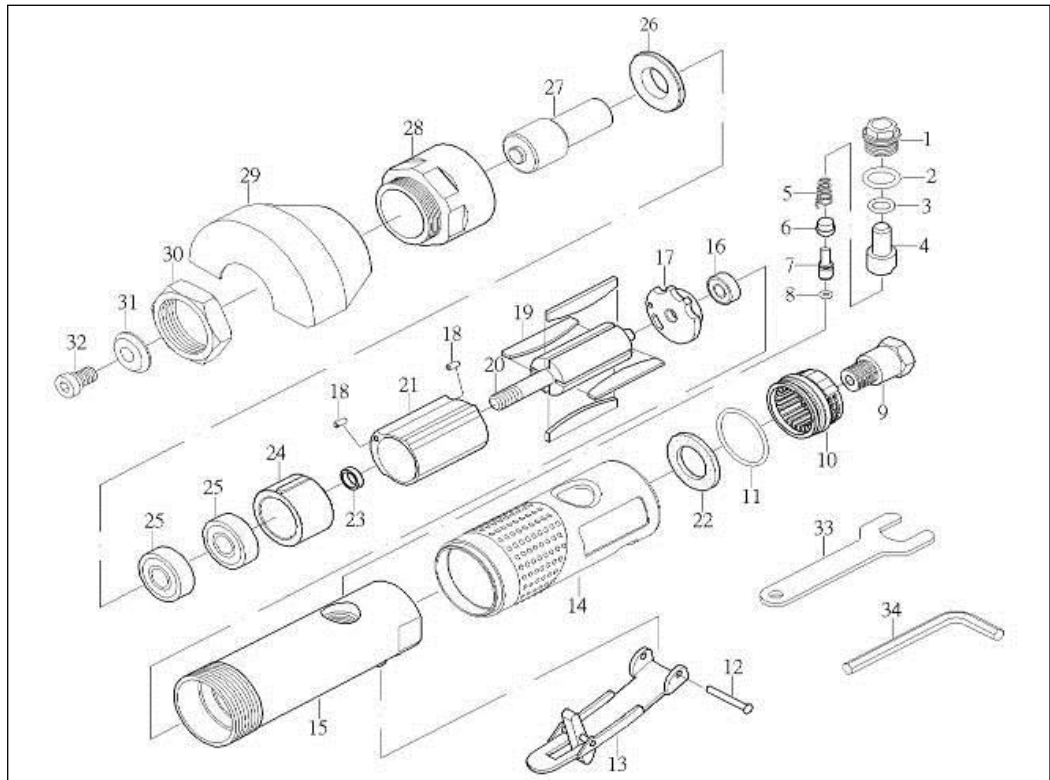

## APP708 - 3" Cut Off Tool (Prestige)

Ref	PCL part no	Description
19	APS708/RBS	ROTOR BLADES (4)