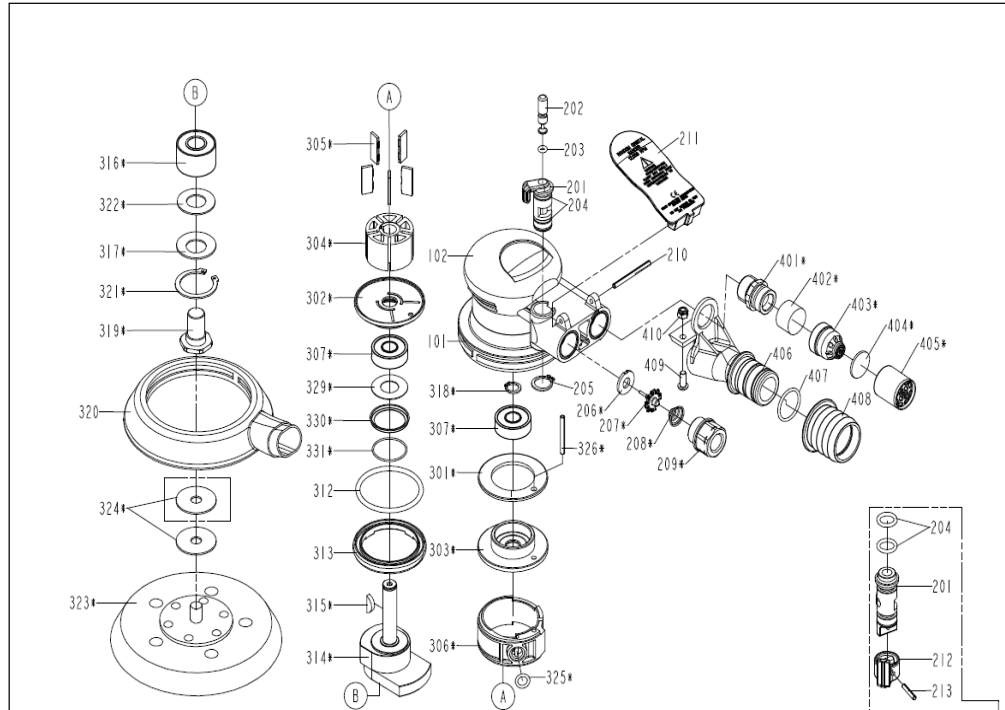

APP760 - Palm Sander (Prestige)

Ref	PCL part no	Description
201	APS760/RLR	REGULATOR
202	APS760/VSM	VALVE STEM
305	APS760/RBS	ROTOR BLADES (5)
323	APT90V	6" VELCRO BACKING PAD
401	APS760/MSW	MUFFLER SCREW
402	APS760/MLR1	MUFFLER
403	APS760/NZE	NOZZLE
404	APS760/MLR2	MUFFLER
405	APS760/MCP	MUFFLER CAP