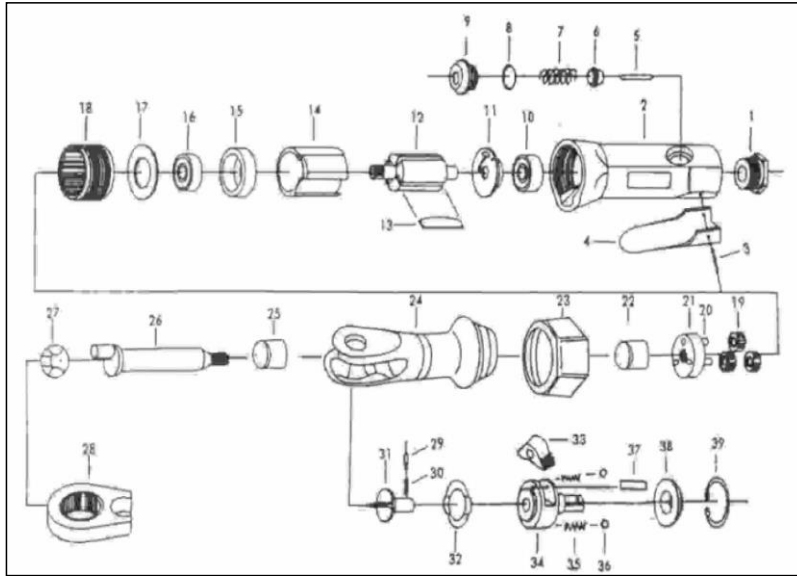

APT320 - 3/8" Ratchet

Ref. #	PCL Part No	Description
01	NOT AVAILABLE	AIR INLET
02	NOT AVAILABLE	HOUSING
03	NOT AVAILABLE	ROLL PIN
04	NOT AVAILABLE	THROTTLE LEVER
05	NOT AVAILABLE	VALVE PIN
06	NOT AVAILABLE	VALVE PIN
07	NOT AVAILABLE	SPRING
08	NOT AVAILABLE	O-RING
09	NOT AVAILABLE	VALUE PLUG
10	NOT AVAILABLE	BALL BEARING
11	NOT AVAILABLE	REAR END PLATE
12	NOT AVAILABLE	ROTOR
13	NOT AVAILABLE	ROTOR BLADE
14	NOT AVAILABLE	CYLINDER
15	NOT AVAILABLE	FRONT END PLATE
16	NOT AVAILABLE	BEARING
17	NOT AVAILABLE	WASHER
18	NOT AVAILABLE	THREAD RING GEAR
19	NOT AVAILABLE	IDLER GEAR
20	NOT AVAILABLE	IDLER GEAR PIN
21	NOT AVAILABLE	IDLER GEAR PLATE
22	NOT AVAILABLE	NEEDLE BEARING
23	NOT AVAILABLE	CLAMP NUT
24	NOT AVAILABLE	RATCHET HOUSING
25	NOT AVAILABLE	SPACER
26	NOT AVAILABLE	CRANK SHAFT
27	NOT AVAILABLE	DRIVE BUSHING
28	NOT AVAILABLE	YOKE
29	NOT AVAILABLE	LOCK PIN
30	NOT AVAILABLE	SPRING
31	NOT AVAILABLE	REVERSE BUTTON
32	NOT AVAILABLE	WAVE WASHER
33	NOT AVAILABLE	RATCHET PAWL
34	NOT AVAILABLE	RATCHET ANVIL
35	NOT AVAILABLE	SPRING
36	NOT AVAILABLE	STEEL BALL
37	NOT AVAILABLE	PIN
38	NOT AVAILABLE	THRUST WASHER
39	NOT AVAILABLE	RETAINER RING