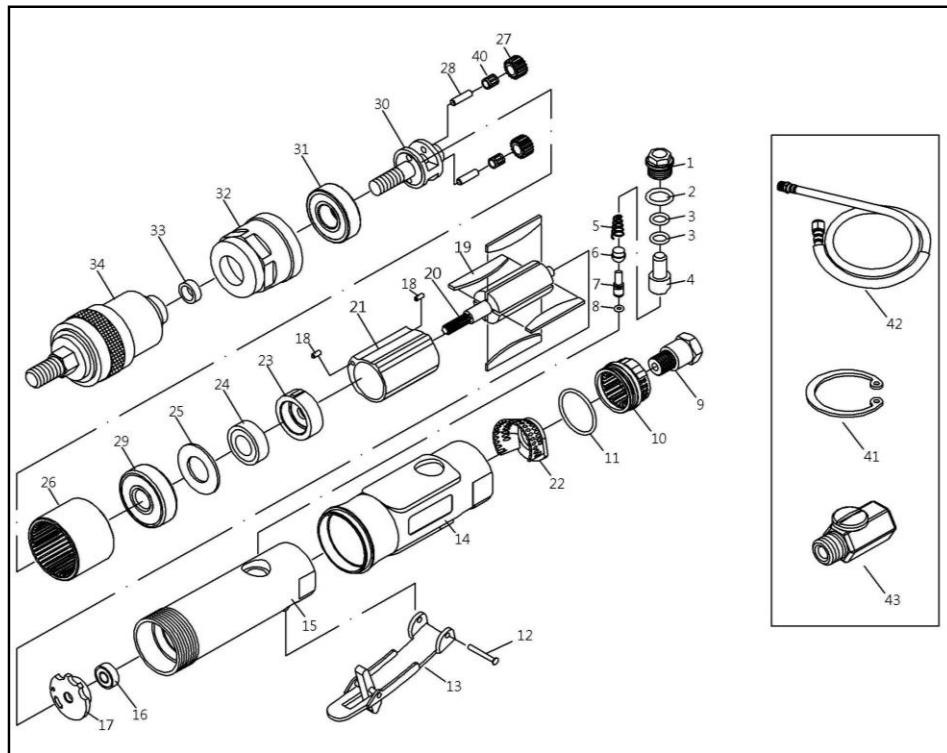

APT740 - Air Tyre Buffer

Ref No	PCL Part No	DESCRIPTION
43	APA91	SPEED REGULATOR