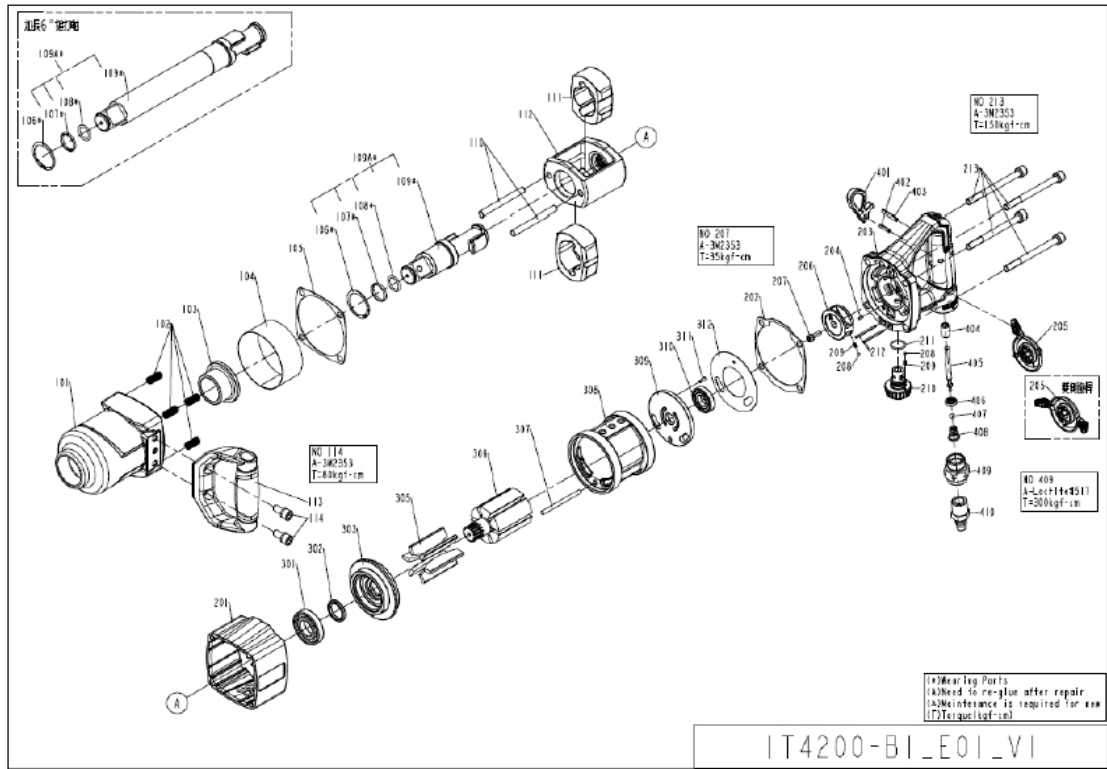

APP271 - 1" Impact Wrench (Prestige)

Ref	PCL Part No	Description
107	APS270/ACR	ANVIL COLLAR
105	APS271/HGT	HAMMER GASKET
202	APS271/RGT	REAR GASKET
305	APS271/RBS	ROTOR BLADES (6)