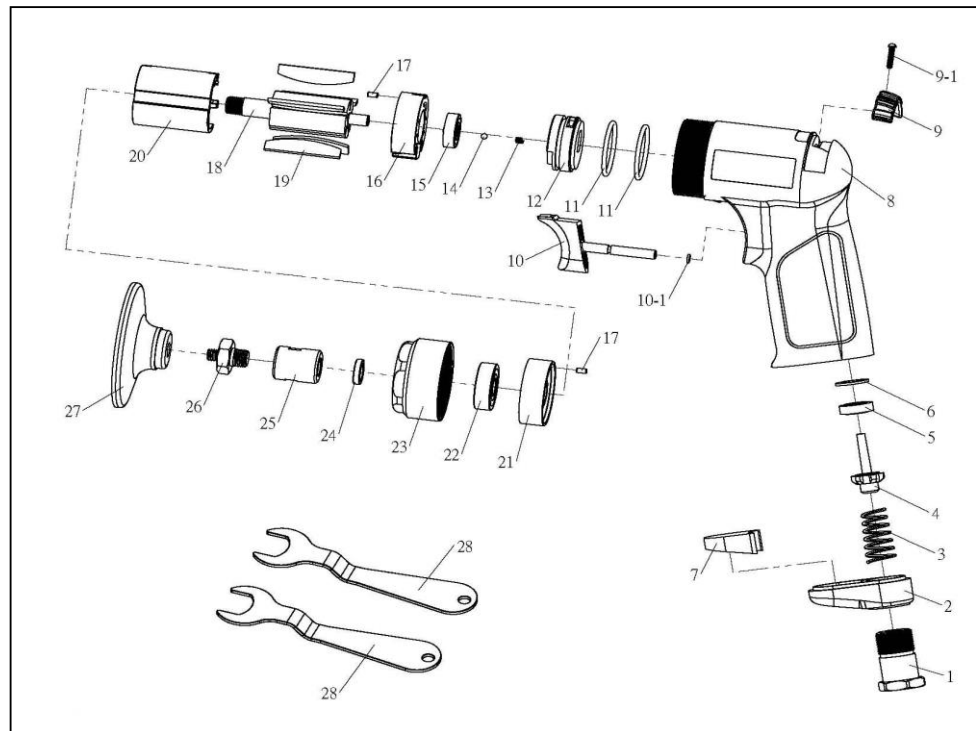

## APP790 - 3" Surface Prep Tool (Prestige)

Ref	PCL part no	Description
19	APS770/RBS	ROTOR BLADES (5)
9	APS770/RVL	REVERSE LEVER